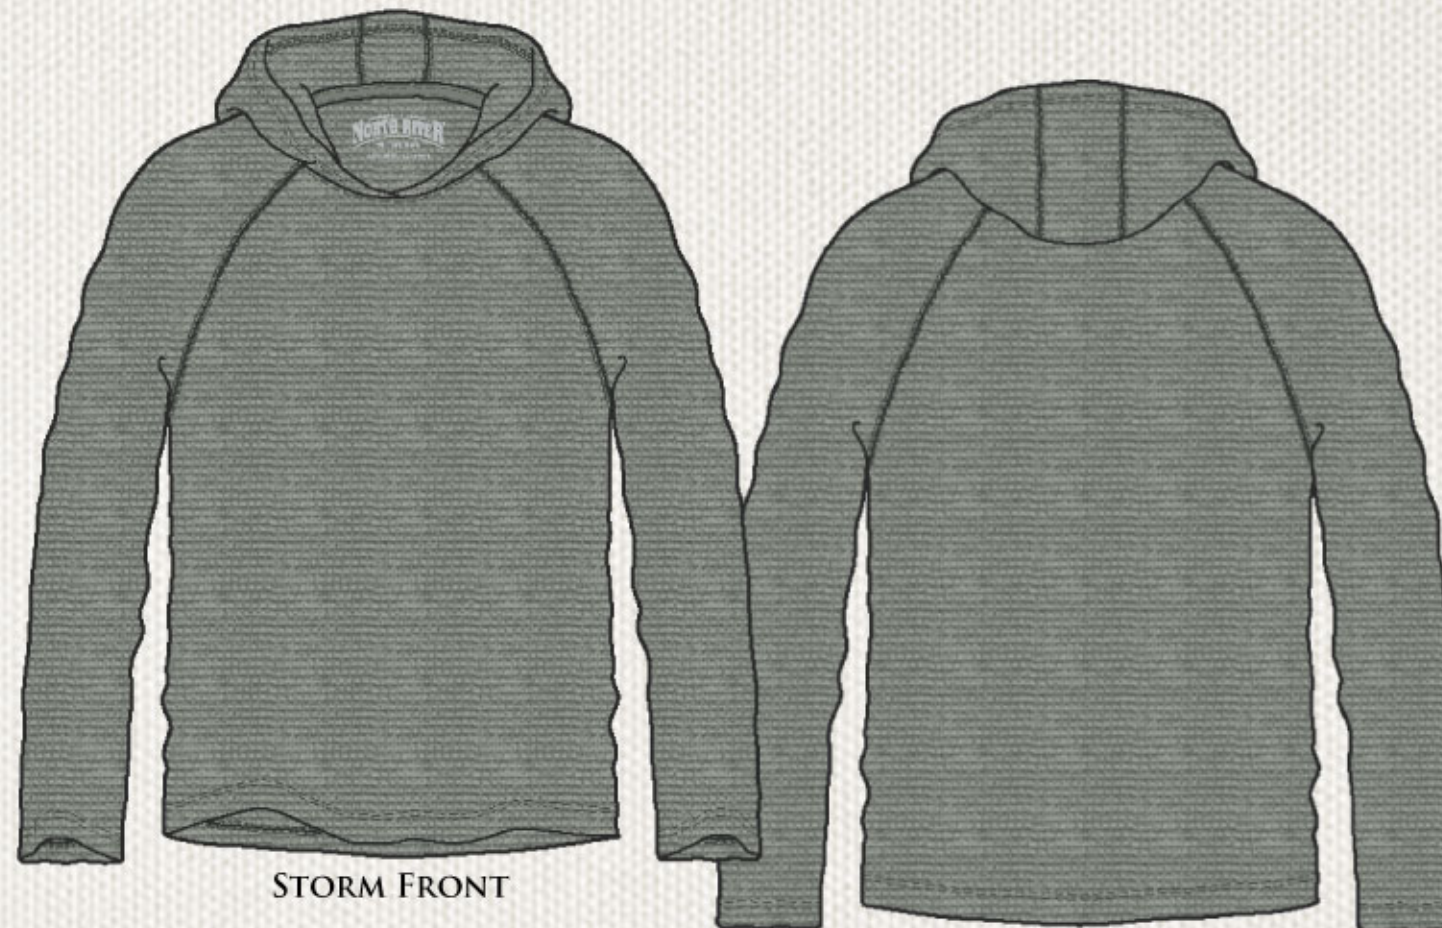

L/S WAFFLE KNIT HOODIE W/ FADED WASH
(60% COTTON 40% POLYESTER)

S-23-4525A

NRM2198

MSRP: $54.00