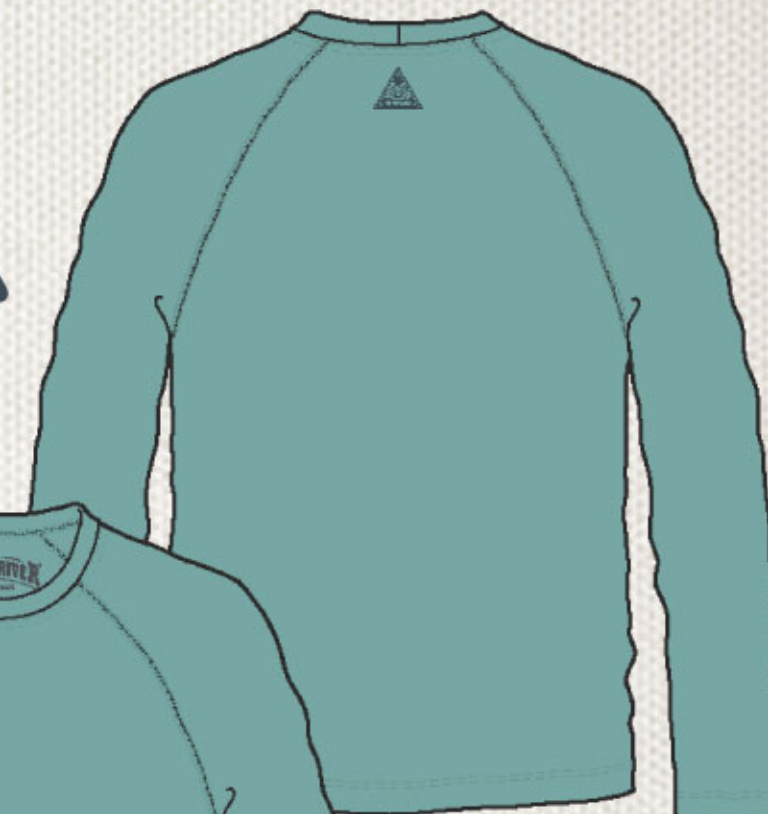

L/S PERFORMANCE CREW W/ THUMB HOLE
(100% POLYESTER)

S-23-4521A NRM2199

MSRP: $40.00

- UPF 30+
- MOISTURE WICKING
- QUICK DRY
- EASY CARE